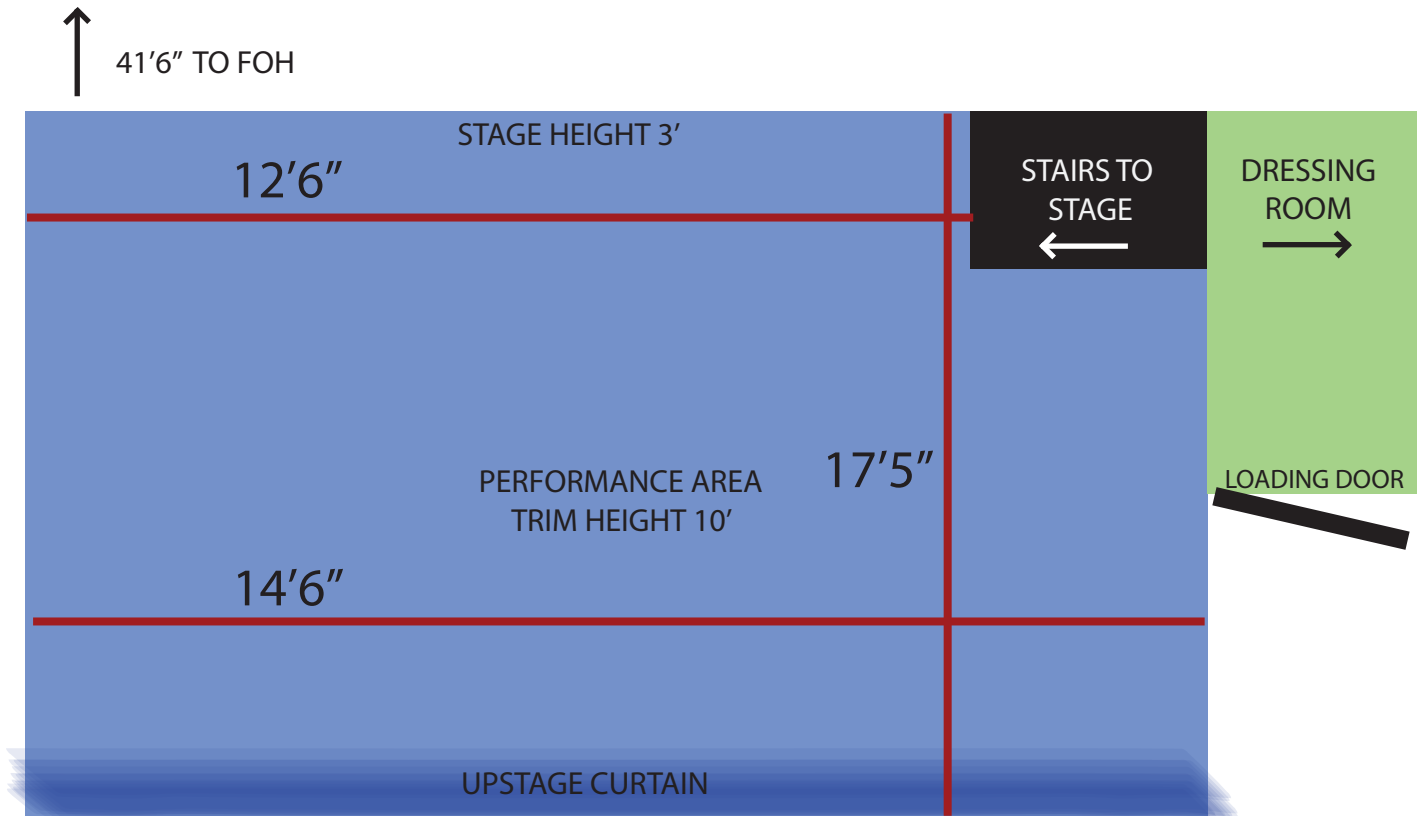

ROSE MUSIC HALL

STAGE DIAGRAM

NO CONFETTI, GLITTER, OR OTHER FLYING OBJECTS WITHOUT WRITTEN PERMISSION

NO SHOWERS
NO LAUNDRY
NO PRODUCTION OFFICE

BATHROOMS SHARED WITH THE HOUSE

WIFI NETWORK : RMH Public
PASSWORD: N/A